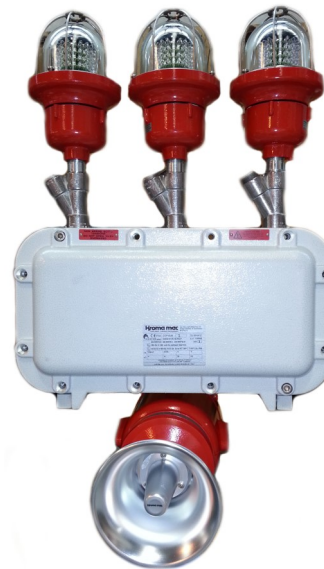

ETH / 1 FLASH TYPICAL

Ex db IIB+H2 Gb Ex tb IIIC Db II2GD

T5
T100°C

-20°C (-40°C)

Ex db IIC Gb Ex tb IIIC Db II2GD

+60°C

COMBINATIONS LIGHT&SOUND
HORN&LAMP

zone 1

 +40°C

Caratteristiche: Esempi tipici di combinazione OTTICO-ACUSTICA a normativa ATEX con scatola morsettiera.

Features: Typical examples LIGHT&SOUND combinations a new standard ATEX with terminals box.

ETH / 3 FLASH

TIPICO 1 / TYPICAL 1
1 ETH20MD 10W + 3 EVA50 + JBOX

TIPICO 2 / TYPICAL 2
1 ETH20MD 4W + 3 EVA50 + JBOX

TIPICO 3 / TYPICAL 3
2 ETH20MD 10W + 2 EVA50 + JBOX

TIPICO 4 / TYPICAL 4
1 ETH20MD 4W + JBOX SS Exe