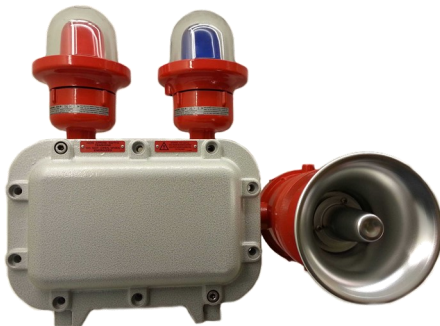

Features: Typical examples LIGHT&SOUND combinations a new standard ATEX with terminals box.

ETH / 2 FLASH

TIPICO 1 / TYPICAL 1

1 ETH20MD 4W + 3 EVA50 + JBOX

TIPICO 2 / TYPICAL 2

1 ETH20MD 10W + 3 EVA50 + JBOX

TIPICO 3 / TYPICAL 3

1 ETH20MD 4W + 2 EVA50 + JBOX

TIPICO 4 / TYPICAL 4

1 ETH20MD 10W + 2 EVA50 + JBOX

TIPICO 5 / TYPICAL 5

1 ETH20MD 10W + 2 EVA + JBOX

TIPICO 6 / TYPICAL 6

1 ETH20MD 4W + 2 EVA + JBOX