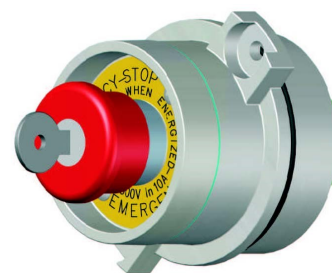

A RICHIESTA
Rompi il vetro e premi con
aggancio, sblocco a chiave

ON REQUEST
Break the glass and push
latching, key to release