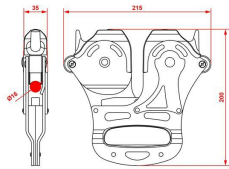

PULLEYS

MEGAZIP

NEW

DOUBLE PULLEY | LONG AND FAST ZIP LINES

Double pulley for long and fast *zip lines* (over 300 m).

Designed for use on 12 to 16 mm cables.

Large diameter steel pulleys and oversized bearings for longer life and smoother running.

Quick and intuitive cable insertion thanks to the innovative *push&turn* system, which at the same time requires a sequence of safety movements to disengage.

Equipped with supports for suspending the connectors to prevent wear caused by sliding on the metal cable, and rubber shock absorbers to cushion the end stop.

Certified according to the new standard for adventure parks EN 17109:20/B

High quality product fully developed and manufactured in Italy. Patented.

Usage activities

ADVENTURE PARKS

ITEM CODES

Item	CE EN	Body material	Wheel material	Efficiency (%)	▲ (g)	Load (kN)	Ball Bearing	Bush	Color	Main dimension (mm)	Max rope diameter (mm)	Notes
91200ON00KK	EN 17109	Alu alloy	Steel	/	1310	/	Yes	No	Orange	215	16	/