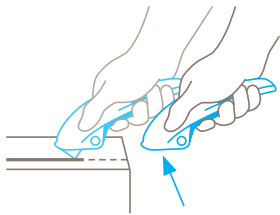

**Robust ergonomic handle
(incl. soft grip)**
for the toughest challenges

Safety lock
for locking and unlocking
the lever

Only 9 mm cutting depth
to protect the packed goods

Blade change button
for particularly simple
and safe blade change
(incl. magnet)

4-cutting edge blade
for a particularly long
period of use

Smooth-running lever
for right and left handers

THE SAFER WAY TO CUT.

martor

MARTOR SAFETY KNIFE SECUPRO MARTEGO

SAFETY TECHNOLOGY

SECUPRO
= very high safety

Fully automatic blade retraction

The fully automatic blade retraction of the SECUPRO MARTEGO guarantees a very high degree of safety from cut injuries. The blade withdraws into the handle immediately after leaving the material being cut. Even when the lever is still being squeezed.